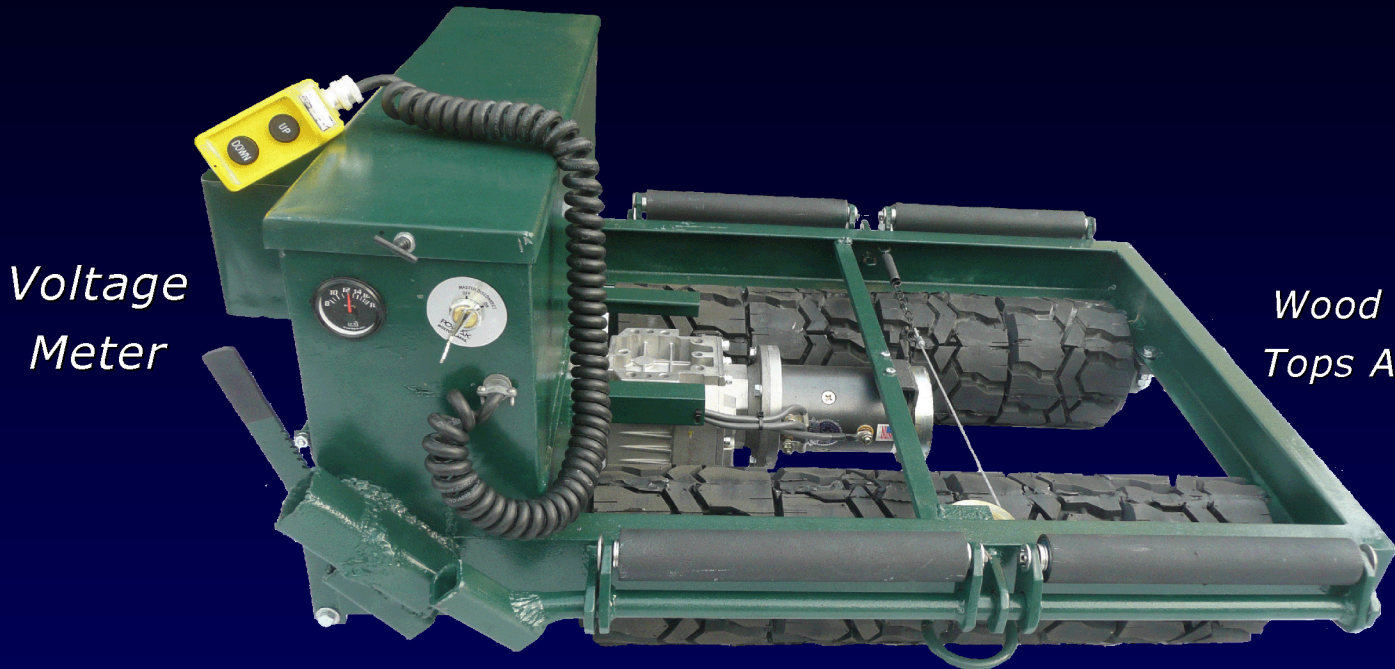

**Lawn Buggies  
 Refurbished by JWEC**

Voltage  
 Meter

Wood & Steel  
 Tops Available

JWEC Design  
 Motor / Gearbox

New Wheels, Tread  
 & Pillow Bearings

NEW Deep Cycle  
 6 Volt Batteries